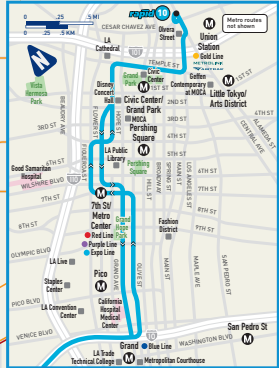

BIG BLUE BUS PROPOSED ROUTES

DOWNTOWN LOS ANGELES

- | | |
|--------------------------------------|--|
| rapid 3 Lincoln Blvd | 9 Pacific Palisades |
| rapid 7 Pico Blvd | 14 Bundy Dr & Centinela Ave |
| rapid 10 Downtown LA | 15 Barrington Ave |
| rapid 12 Westwood & Palms | 16 Walgrove Ave |
| 1 Santa Monica Blvd & Main St | 17 Sawtelle Blvd & Palms Blvd |
| 2 Wilshire Blvd | 18 Montana Ave & 4th St |
| 3 Lincoln Blvd | 41 14th St & 20th St (clockwise) |
| 5 Olympic Blvd | 42 14th St & 20th St (counterclockwise) |
| 7 Pico Blvd | 43 San Vicente Blvd & 24th St |
| 8 Ocean Park Blvd | 44 SMC Campuses |

— Metro Routes — Culver CityBus Routes
 — Metro & Culver CityBus Rapid Routes