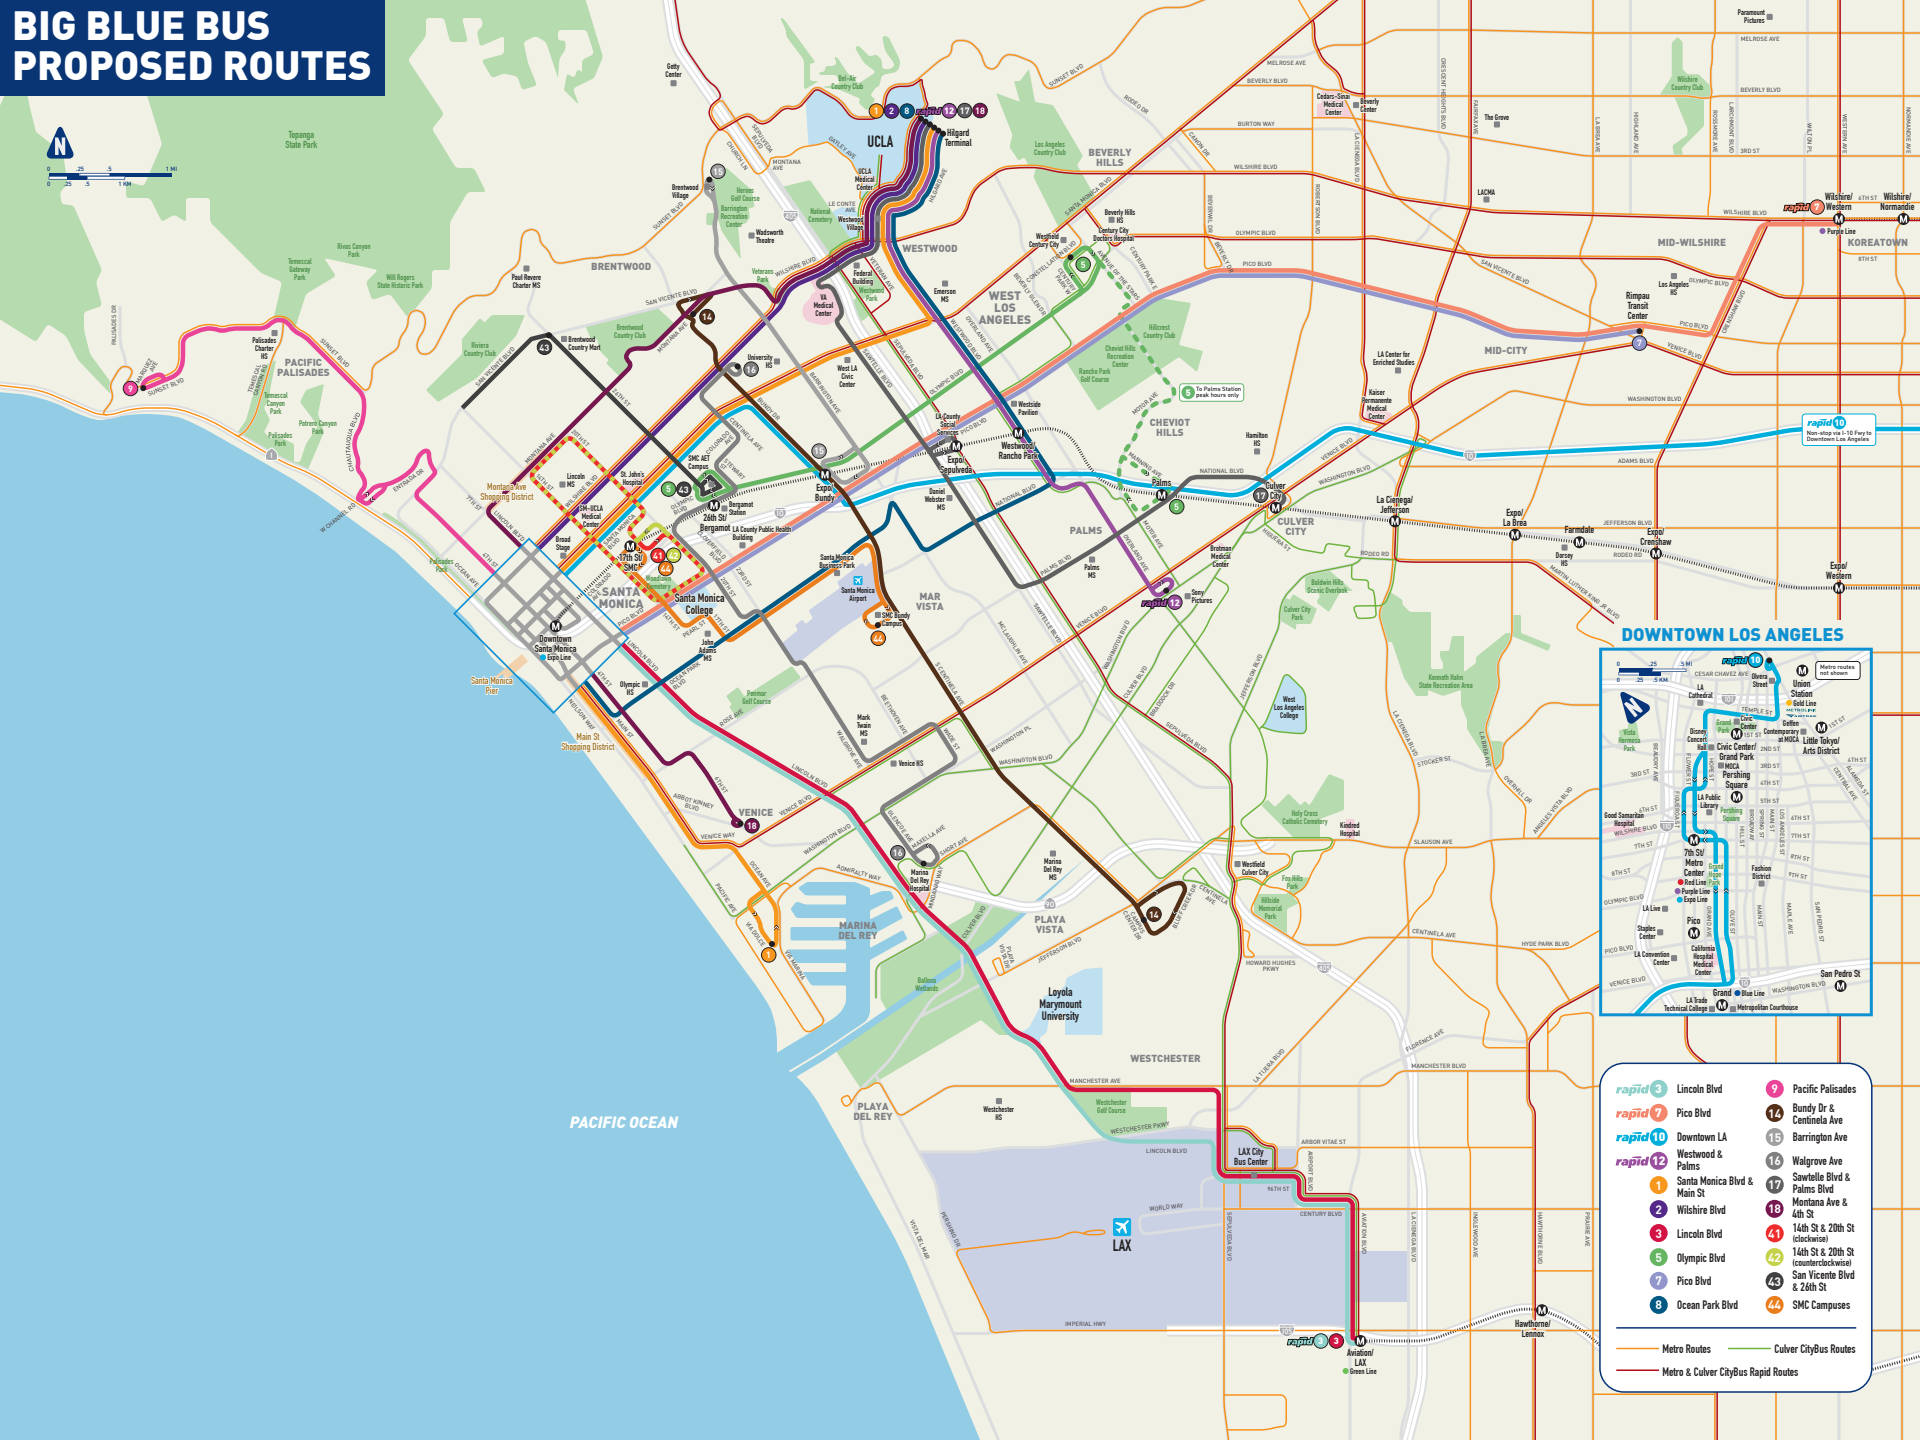

BIG BLUE BUS PROPOSED ROUTES

DOWNTOWN LOS ANGELES

- | | |
|--------------------------------------|--|
| rapid 3 Lincoln Blvd | 9 Pacific Palisades |
| rapid 7 Pico Blvd | 14 Bundy Dr & Centinela Ave |
| rapid 10 Downtown LA | 15 Barrington Ave |
| rapid 12 Westwood & Palms | 16 Walgrove Ave |
| 1 Santa Monica Blvd & Main St | 17 Sawtelle Blvd & Palms Blvd |
| 2 Wilshire Blvd | 18 Montana Ave & 4th St |
| 3 Lincoln Blvd | 41 14th St & 20th St (clockwise) |
| 5 Olympic Blvd | 42 14th St & 20th St (counterclockwise) |
| 7 Pico Blvd | 43 San Vicente Blvd & 24th St |
| 8 Ocean Park Blvd | 44 SMC Campuses |

— Metro Routes — Culver CityBus Routes
 — Metro & Culver CityBus Rapid Routes